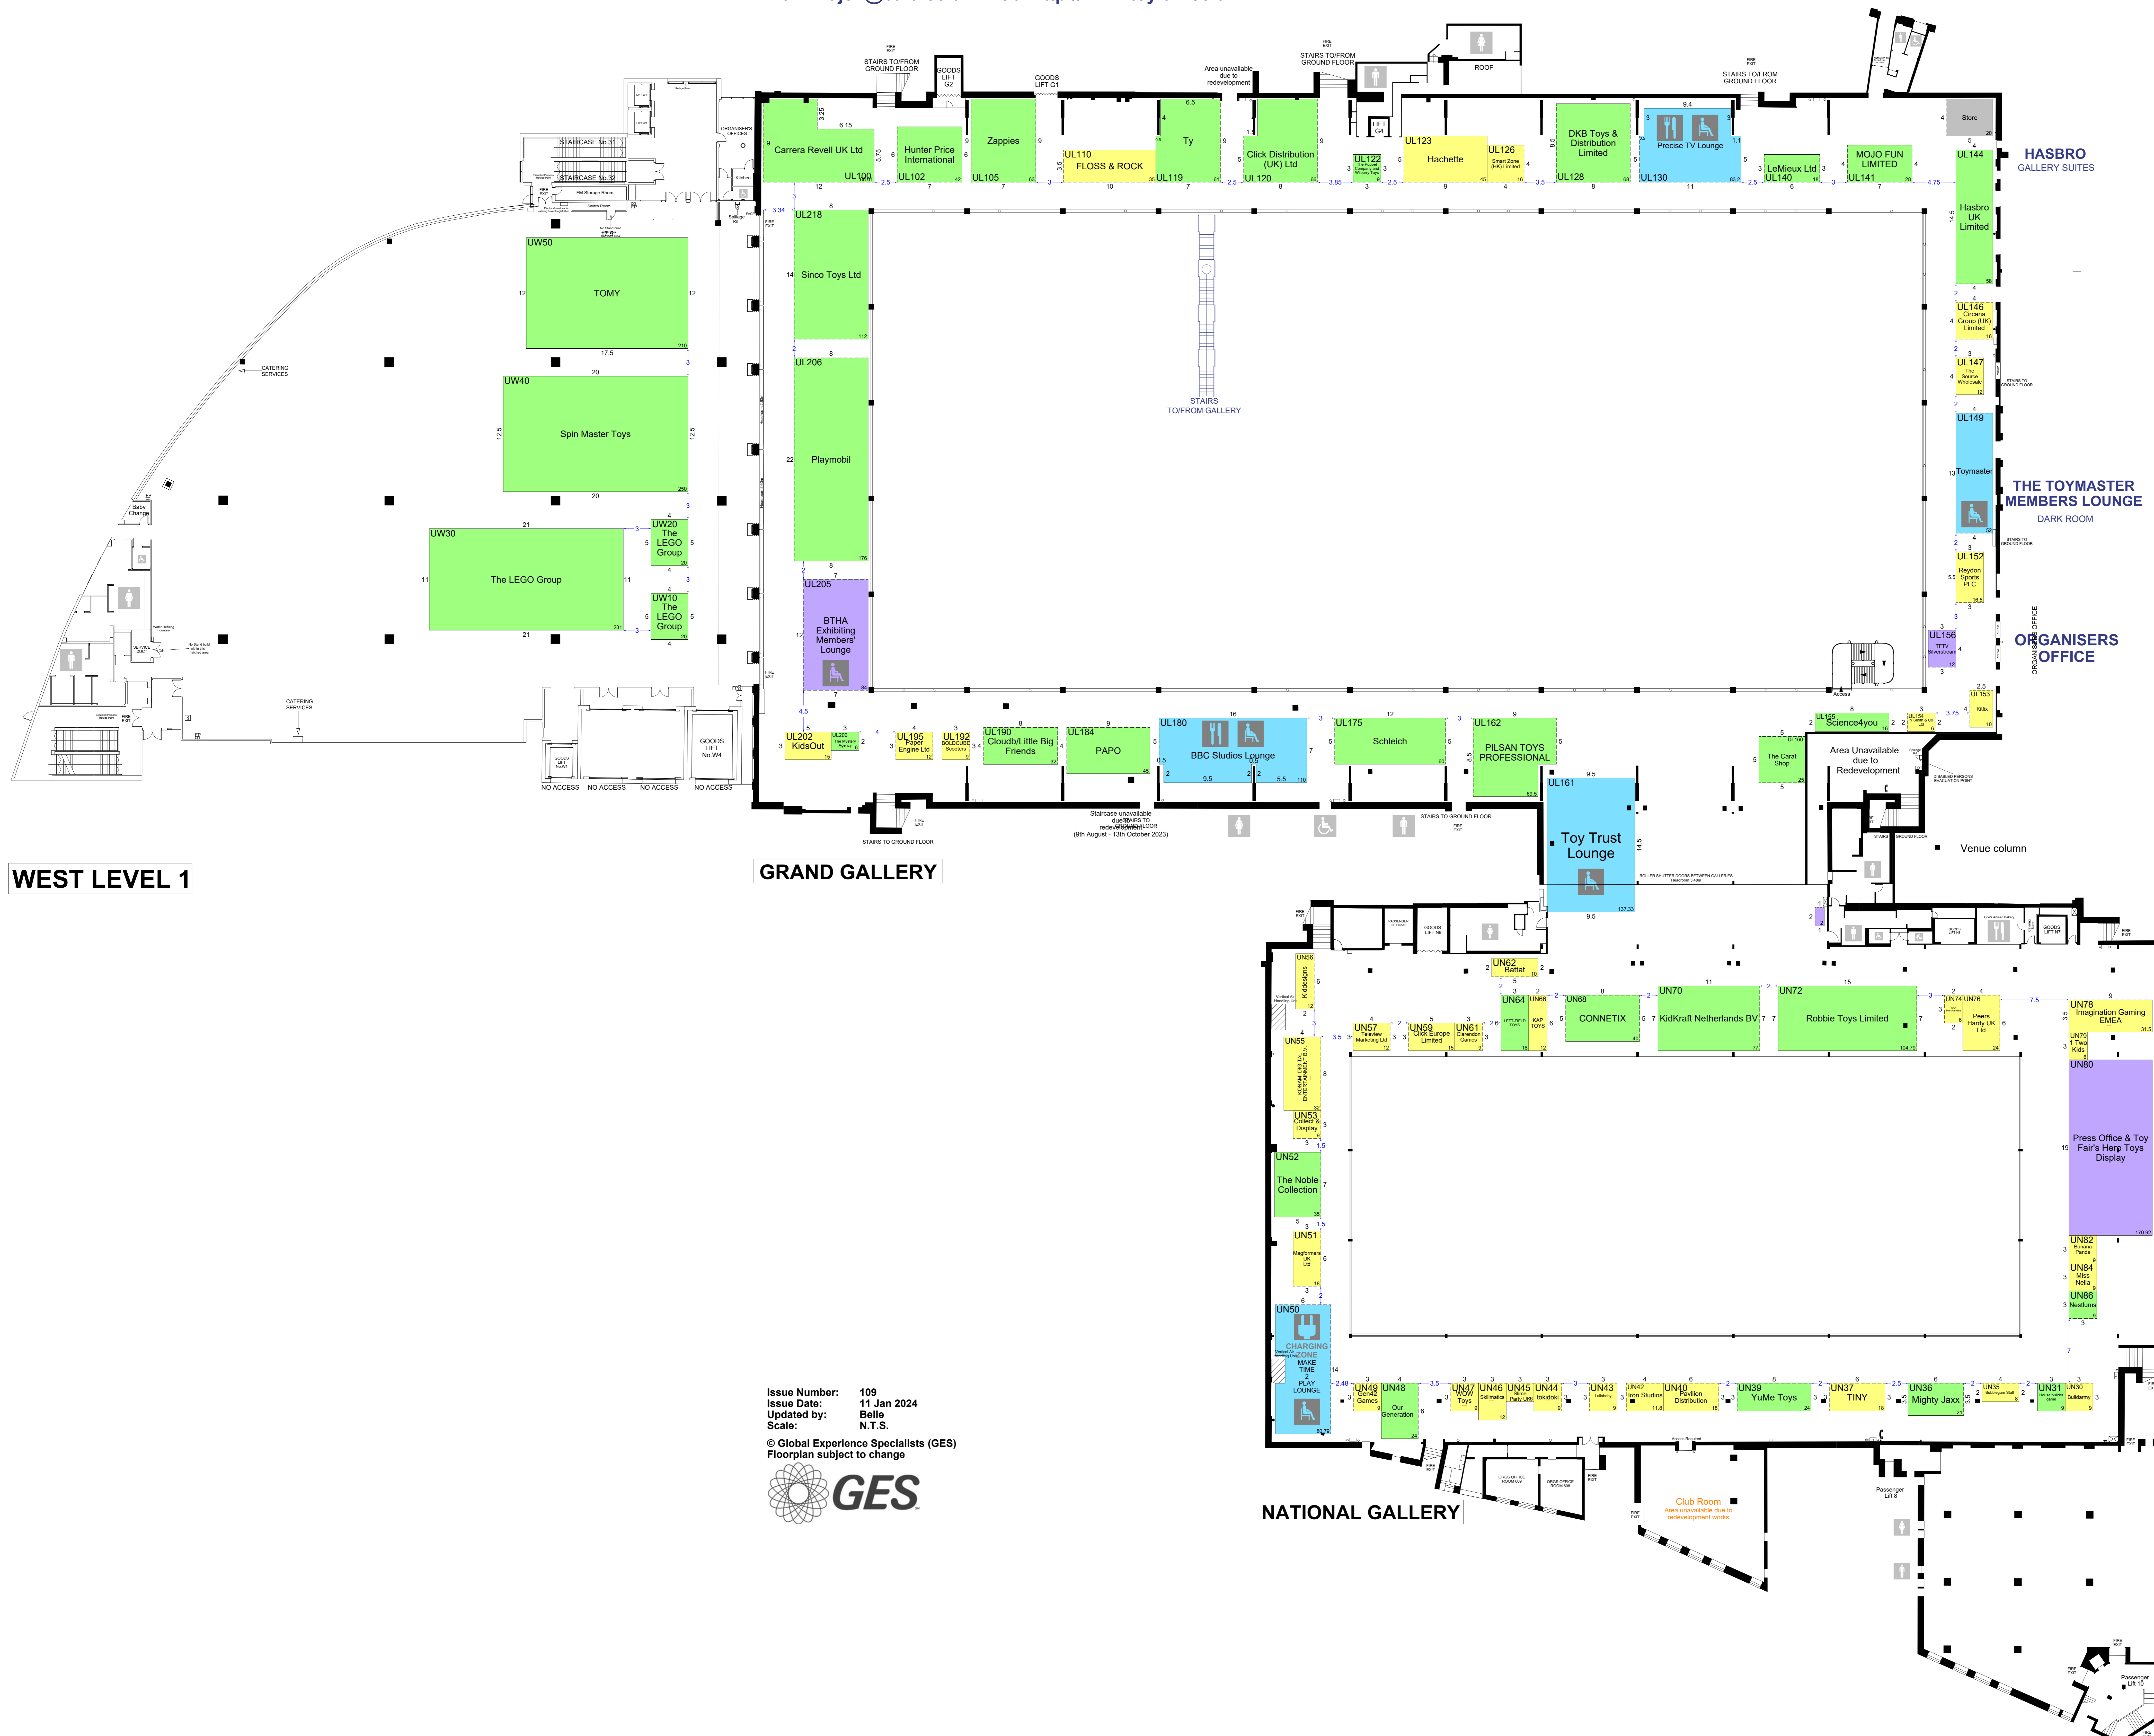

ORGANISED BY:

THE TOY FAIR
British Toy & Hobby Association
BTHA House
142-144 Long Lane
London SE1 4BS
United Kingdom
Tel: +44 (0) 20 7701 7127
E-mail: Majen@btha.co.uk Web: http://www.toyfair.co.uk

January 2024
Grand Hall Upper Level
Olympia

WEST LEVEL 1

Issue Number: 109
Issue Date: 11 Jan 2024
Updated by: Belle
Scale: N.T.S.
© Global Experience Specialists (GES)
Floorplan subject to change

GES