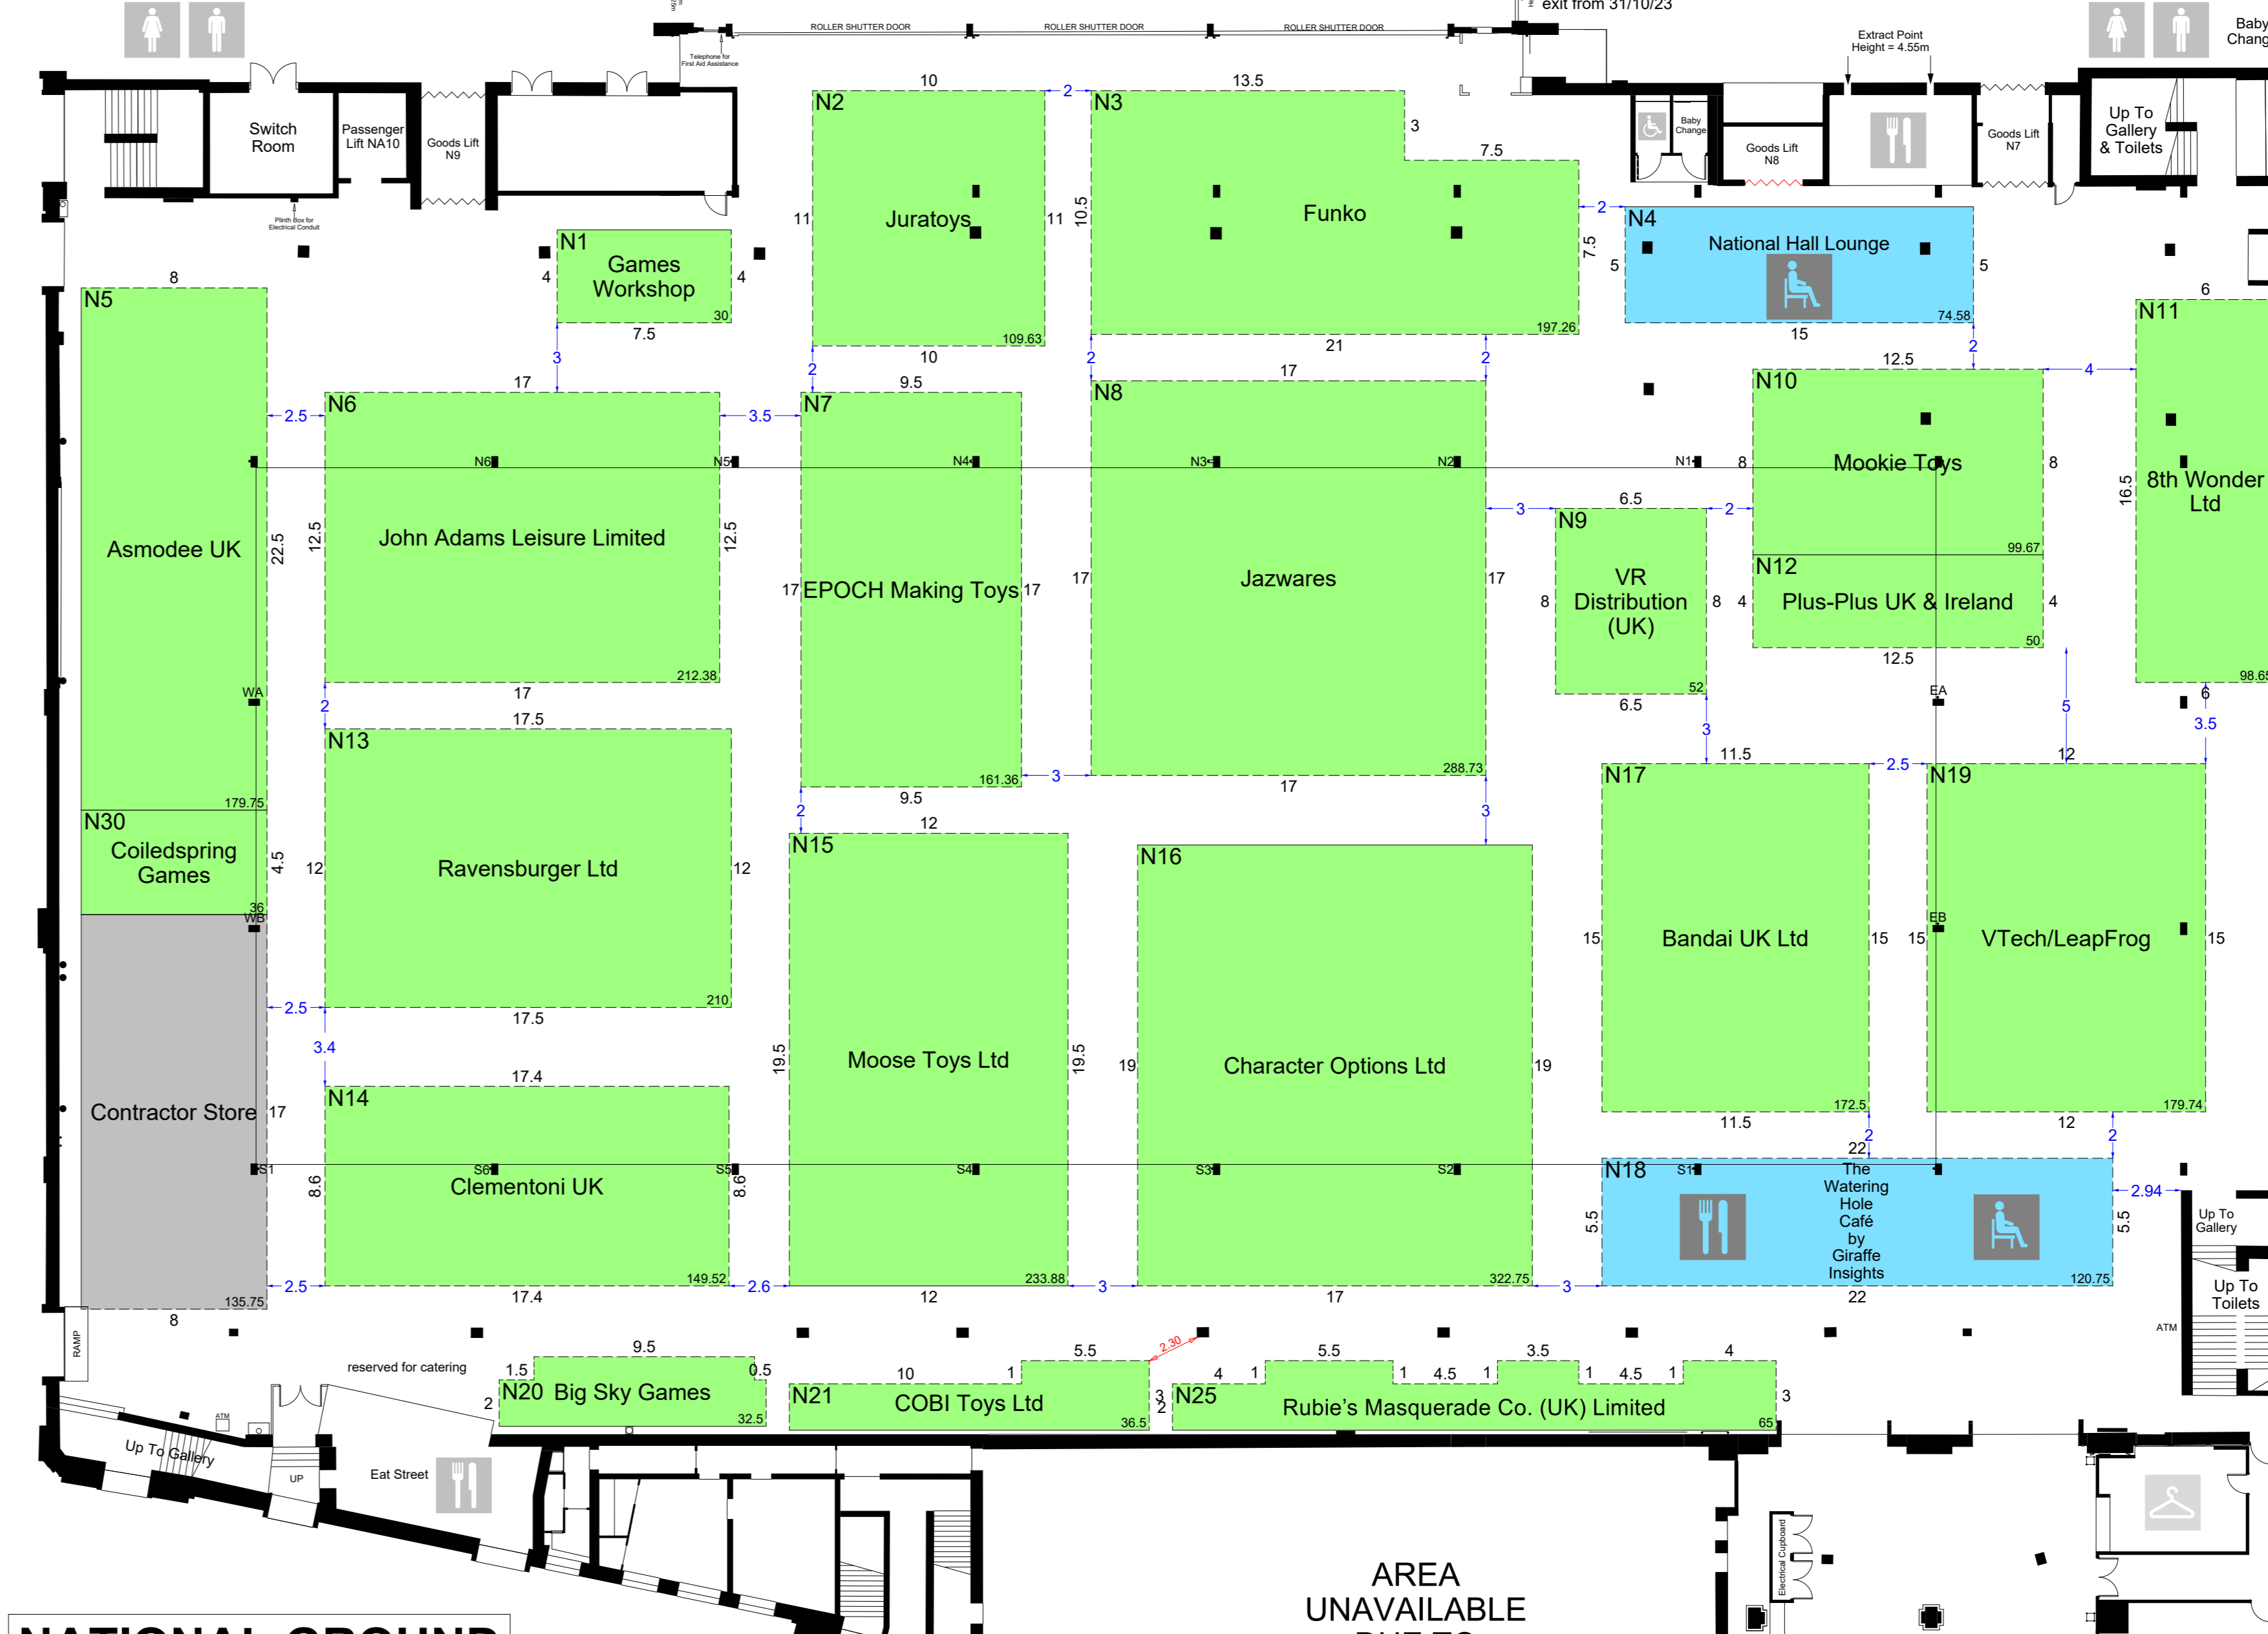

NATIONAL GROUND

January 2024
Grand Hall Ground Level
Olympia

ORGANISED BY:
THE TOY FAIR
British Toy & Hobby Association
BTHA House
142-144 Long Lane
London SE1 4BS
United Kingdom
Tel: +44 (0) 20 7701 7127
E-mail: Majen@btha.co.uk Web: http://www.toyfair.co.uk

Issue Number: 109
Issue Date: 11 Jan 2024
Updated by: Belle
Scale: N.T.S.
© Global Experience Specialists (GES)
Floorplan subject to change

GES